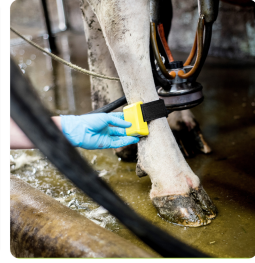

Applied Intelligent Solutions IDS Verify

Improving our world with Robotics
and Artificial Intelligence

Affordable | Reliable | Precise | Compatible