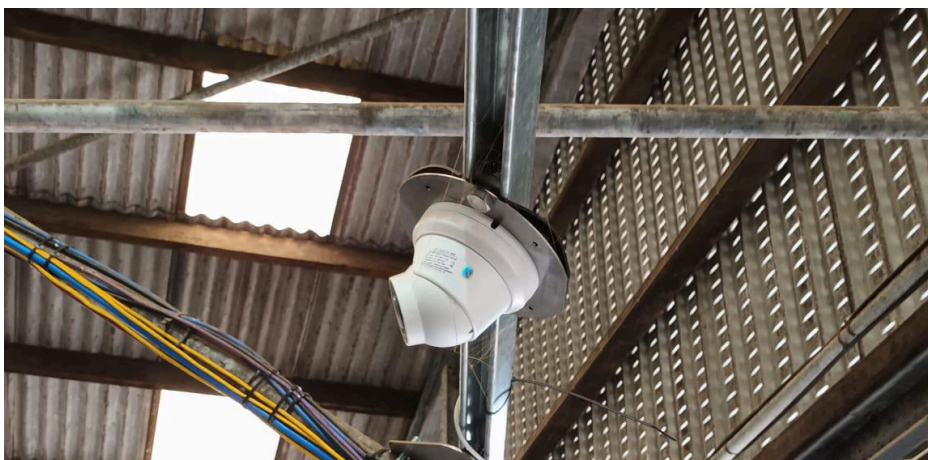

Intelligent Dairy Solutions

IDS Verify

Introducing IDS Verify, this advanced Vision-Based system integrates with RFID systems to ensure accurate cow identification. Using advanced Machine Learning technology, it cross-references visual data and RFID tags, instantly correcting errors for reliable data.

IDS Verify integrates with herd management systems to correct errors in RFID based animal identification. Strategically placed cameras capture clear images of individual cows during RFID tag recording. The system connects with RFID and herd management software, creating a centralised database for smooth data sharing. Utilising visual data, IDS Verify can automatically identify and correct RFID mis-reads. The addition of body condition scoring empowers farmer with valuable health insights for every cow. With IDS Verify, farmers can be more confident in the accuracy of their data, enabling them to make more informed decisions.

IDS Verify

- can integrate into existing RFID systems.
- takes a 'passport photo' of each cow to ensure correct RFID verification.
- body condition scoring supports farmers in maintaining animal well-being.
- remote access.

For more information
about Peacock Technology
get in touch

General Enquiries

✉ info@peacocktechnology.com

🌐 peacocktechnology.com

Sales

✉ sales@peacocktechnology.com

in Peacock Technology Ltd

🐦 [@peacock_tech](https://twitter.com/peacock_tech)